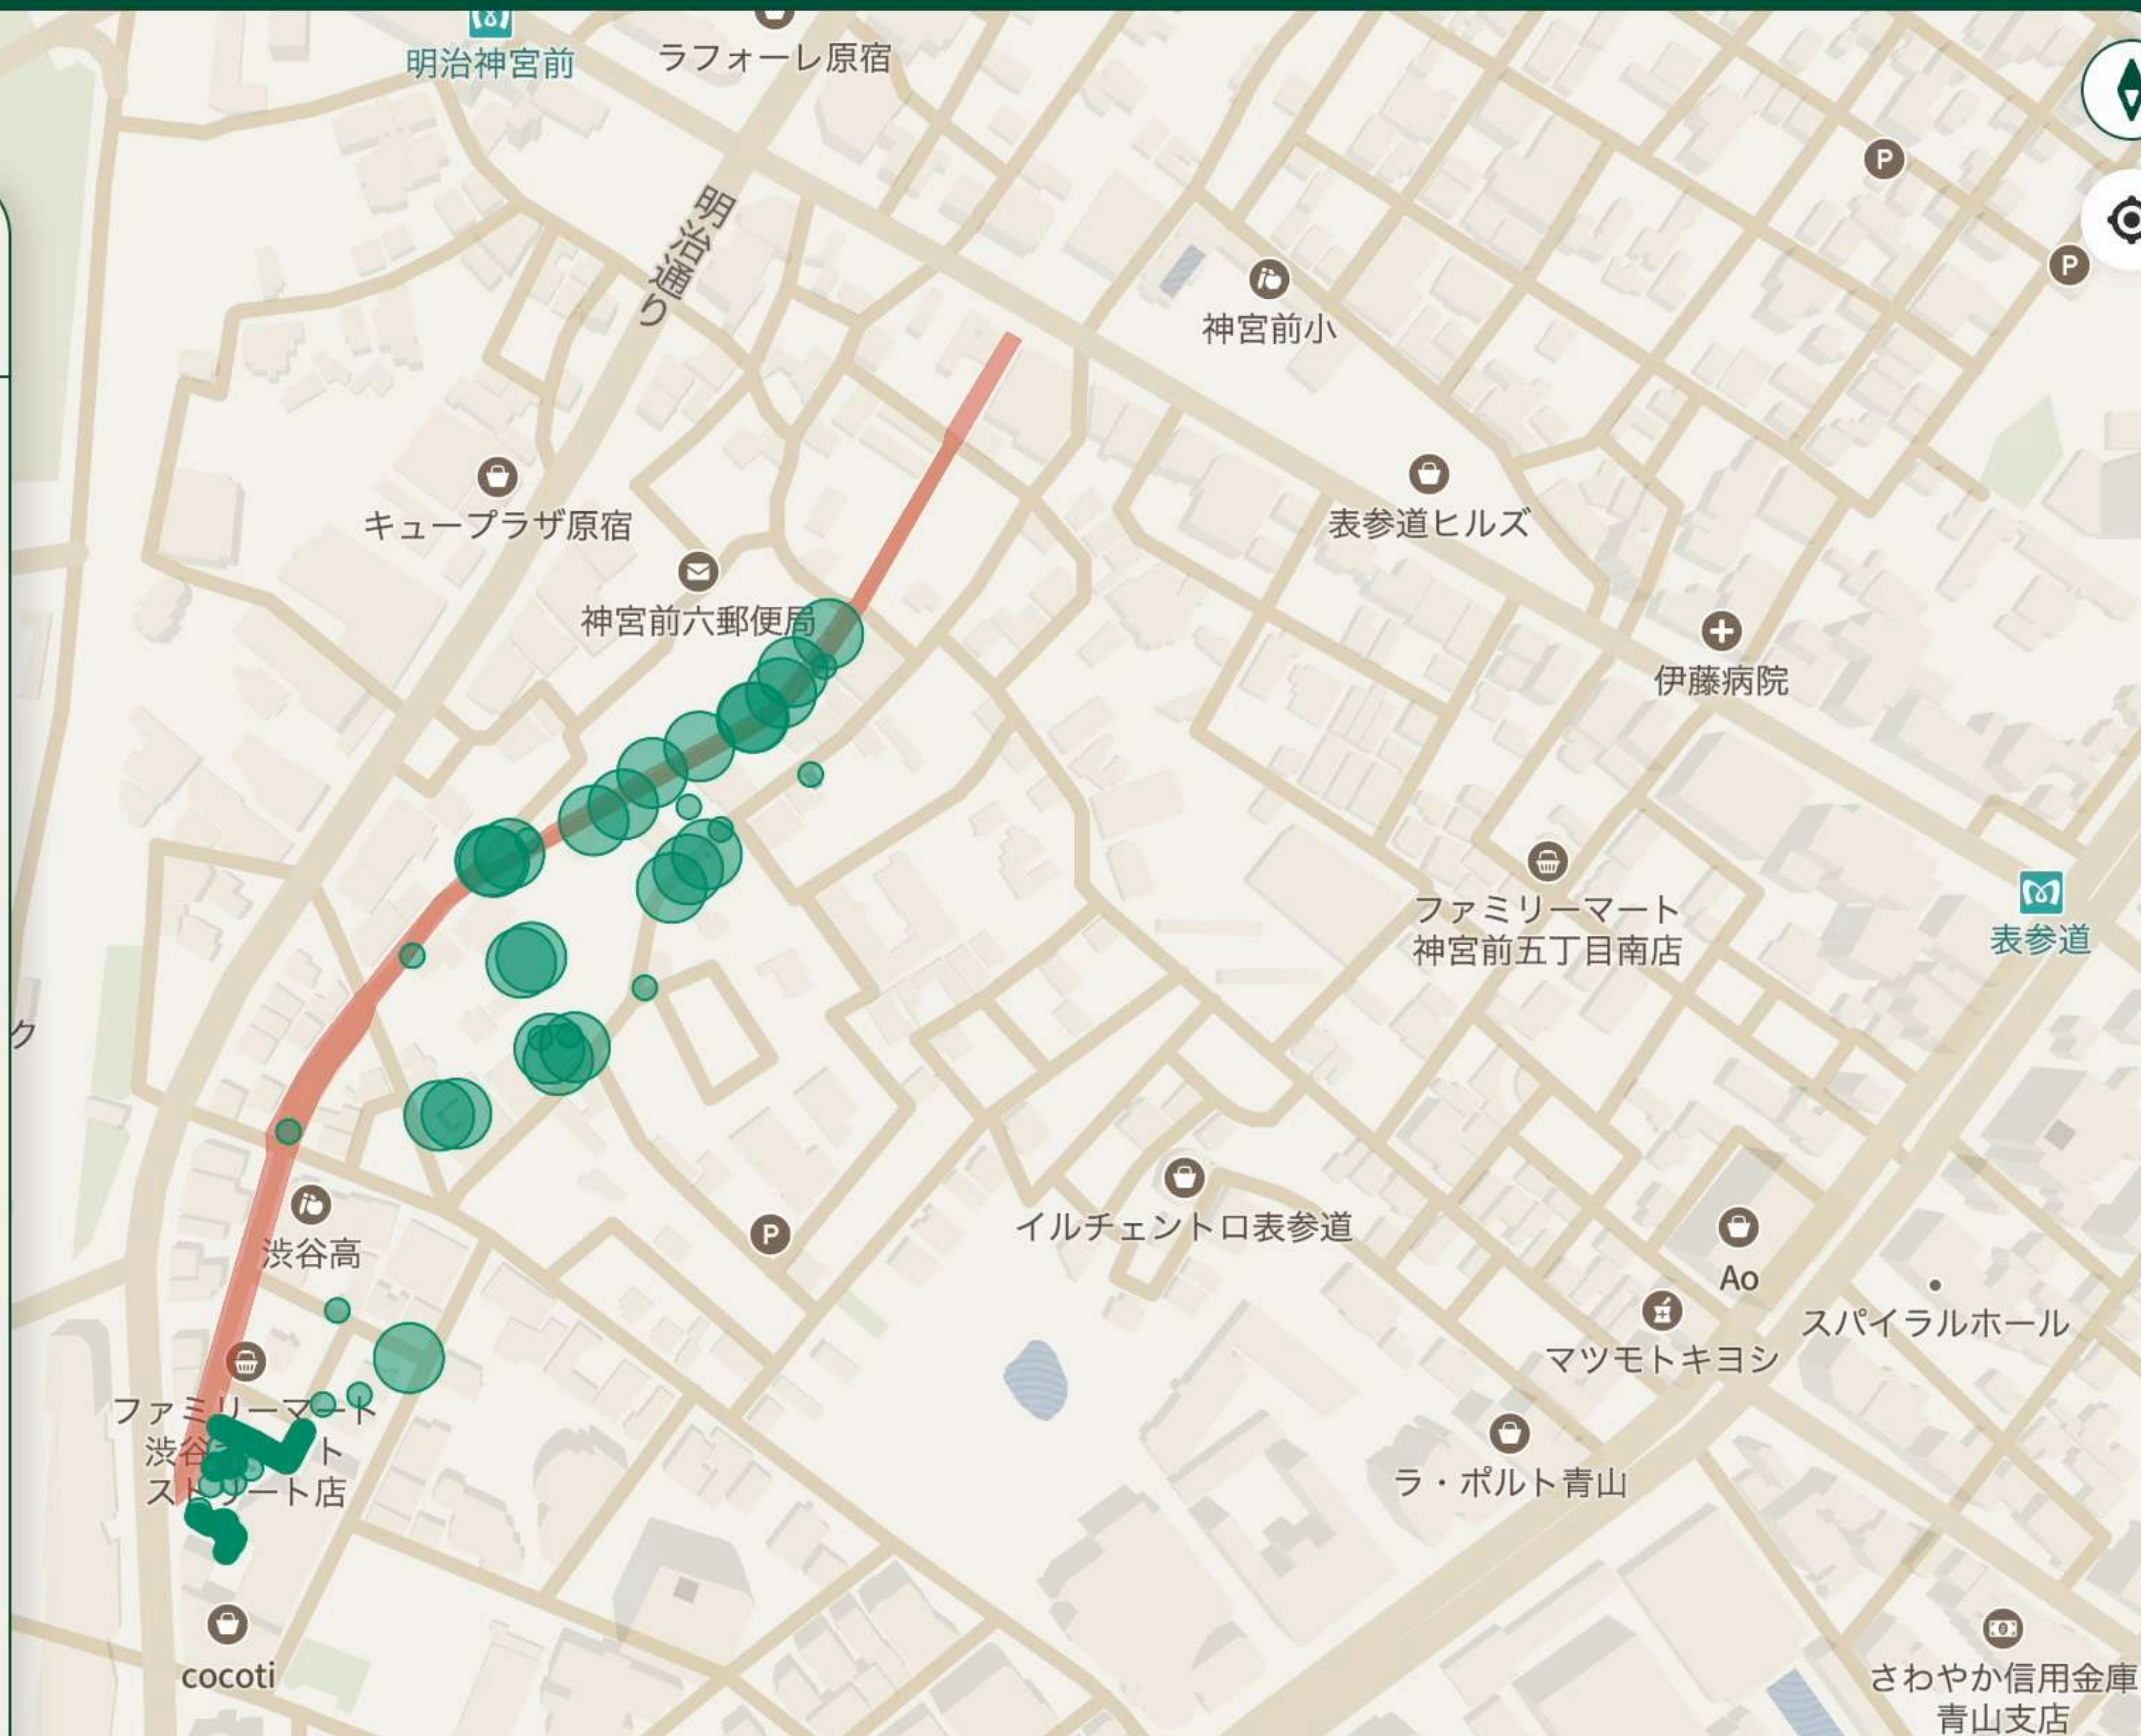

建物を彩るヤマボウシ

ヤマボウシは6月に白い花が咲いて、とても綺麗になります。その後に赤い実がついてジャム